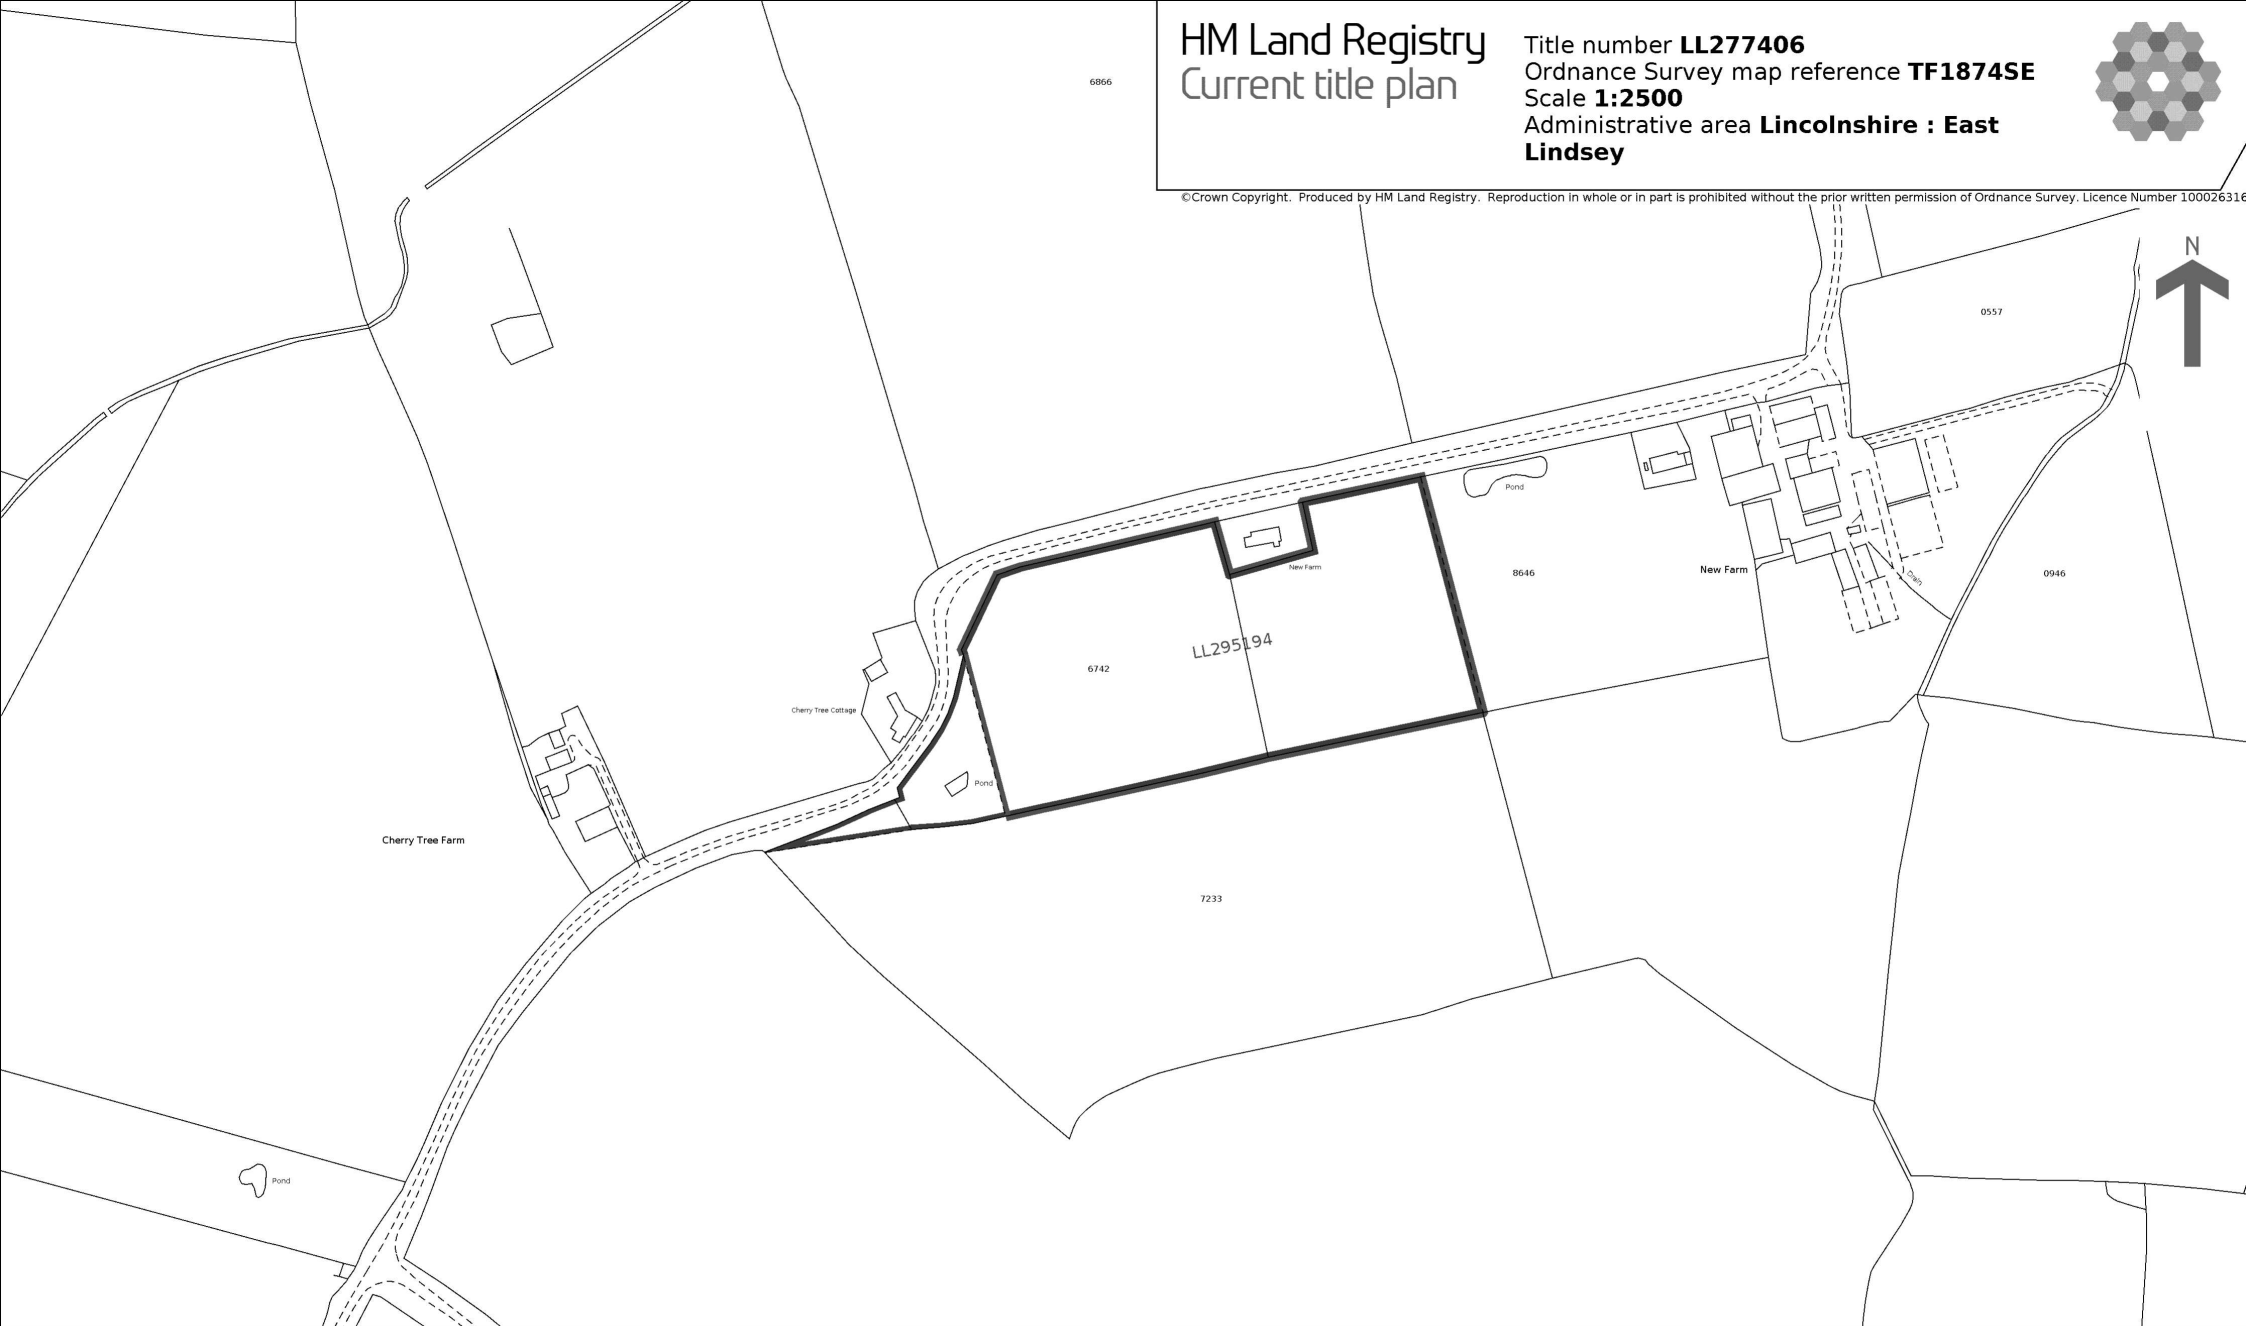

HM Land Registry  
Current title plan

Title number **LL277406**  
Ordnance Survey map reference **TF1874SE**  
Scale **1:2500**  
Administrative area **Lincolnshire : East Lindsey**

©Crown Copyright. Produced by HM Land Registry. Reproduction in whole or in part is prohibited without the prior written permission of Ordnance Survey. Licence Number 10002631

This title is dealt with by HM Land Registry, Kingston upon Hull Office.