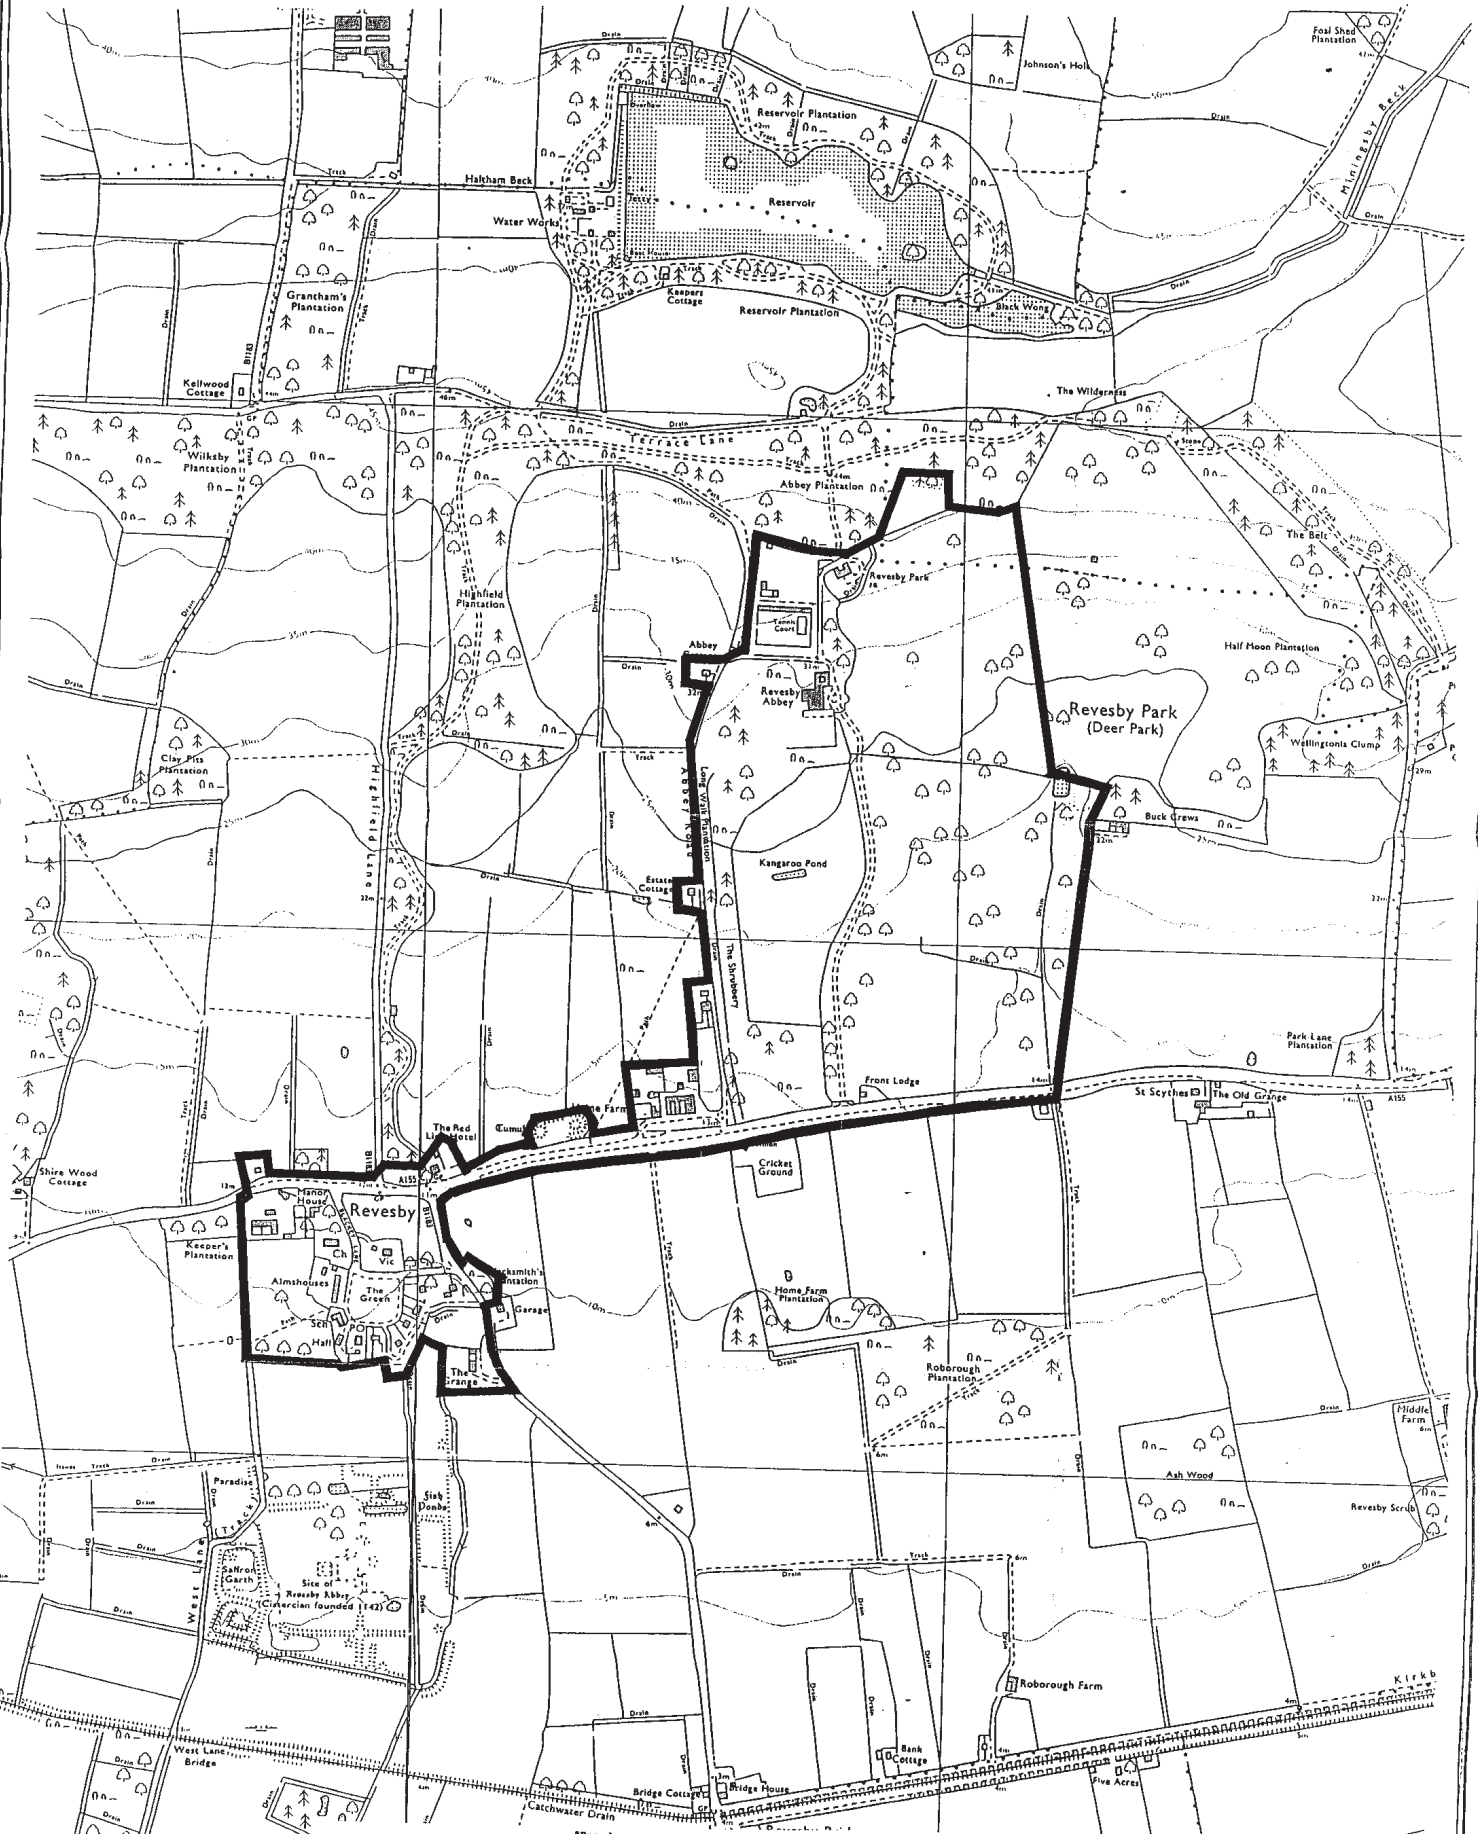

REVESBY CONSERVATION AREA

Designated April 1973
Amended November 1996
Scale 1:10,000

Conservation Area
Boundary

*Based upon Ordnance Survey mapping with the permission of the Controller of Her Majesty's Stationery Office (c) Crown Copyright. Unauthorized reproduction infringes Crown Copyright and may lead to prosecution. Licence No. LA077879