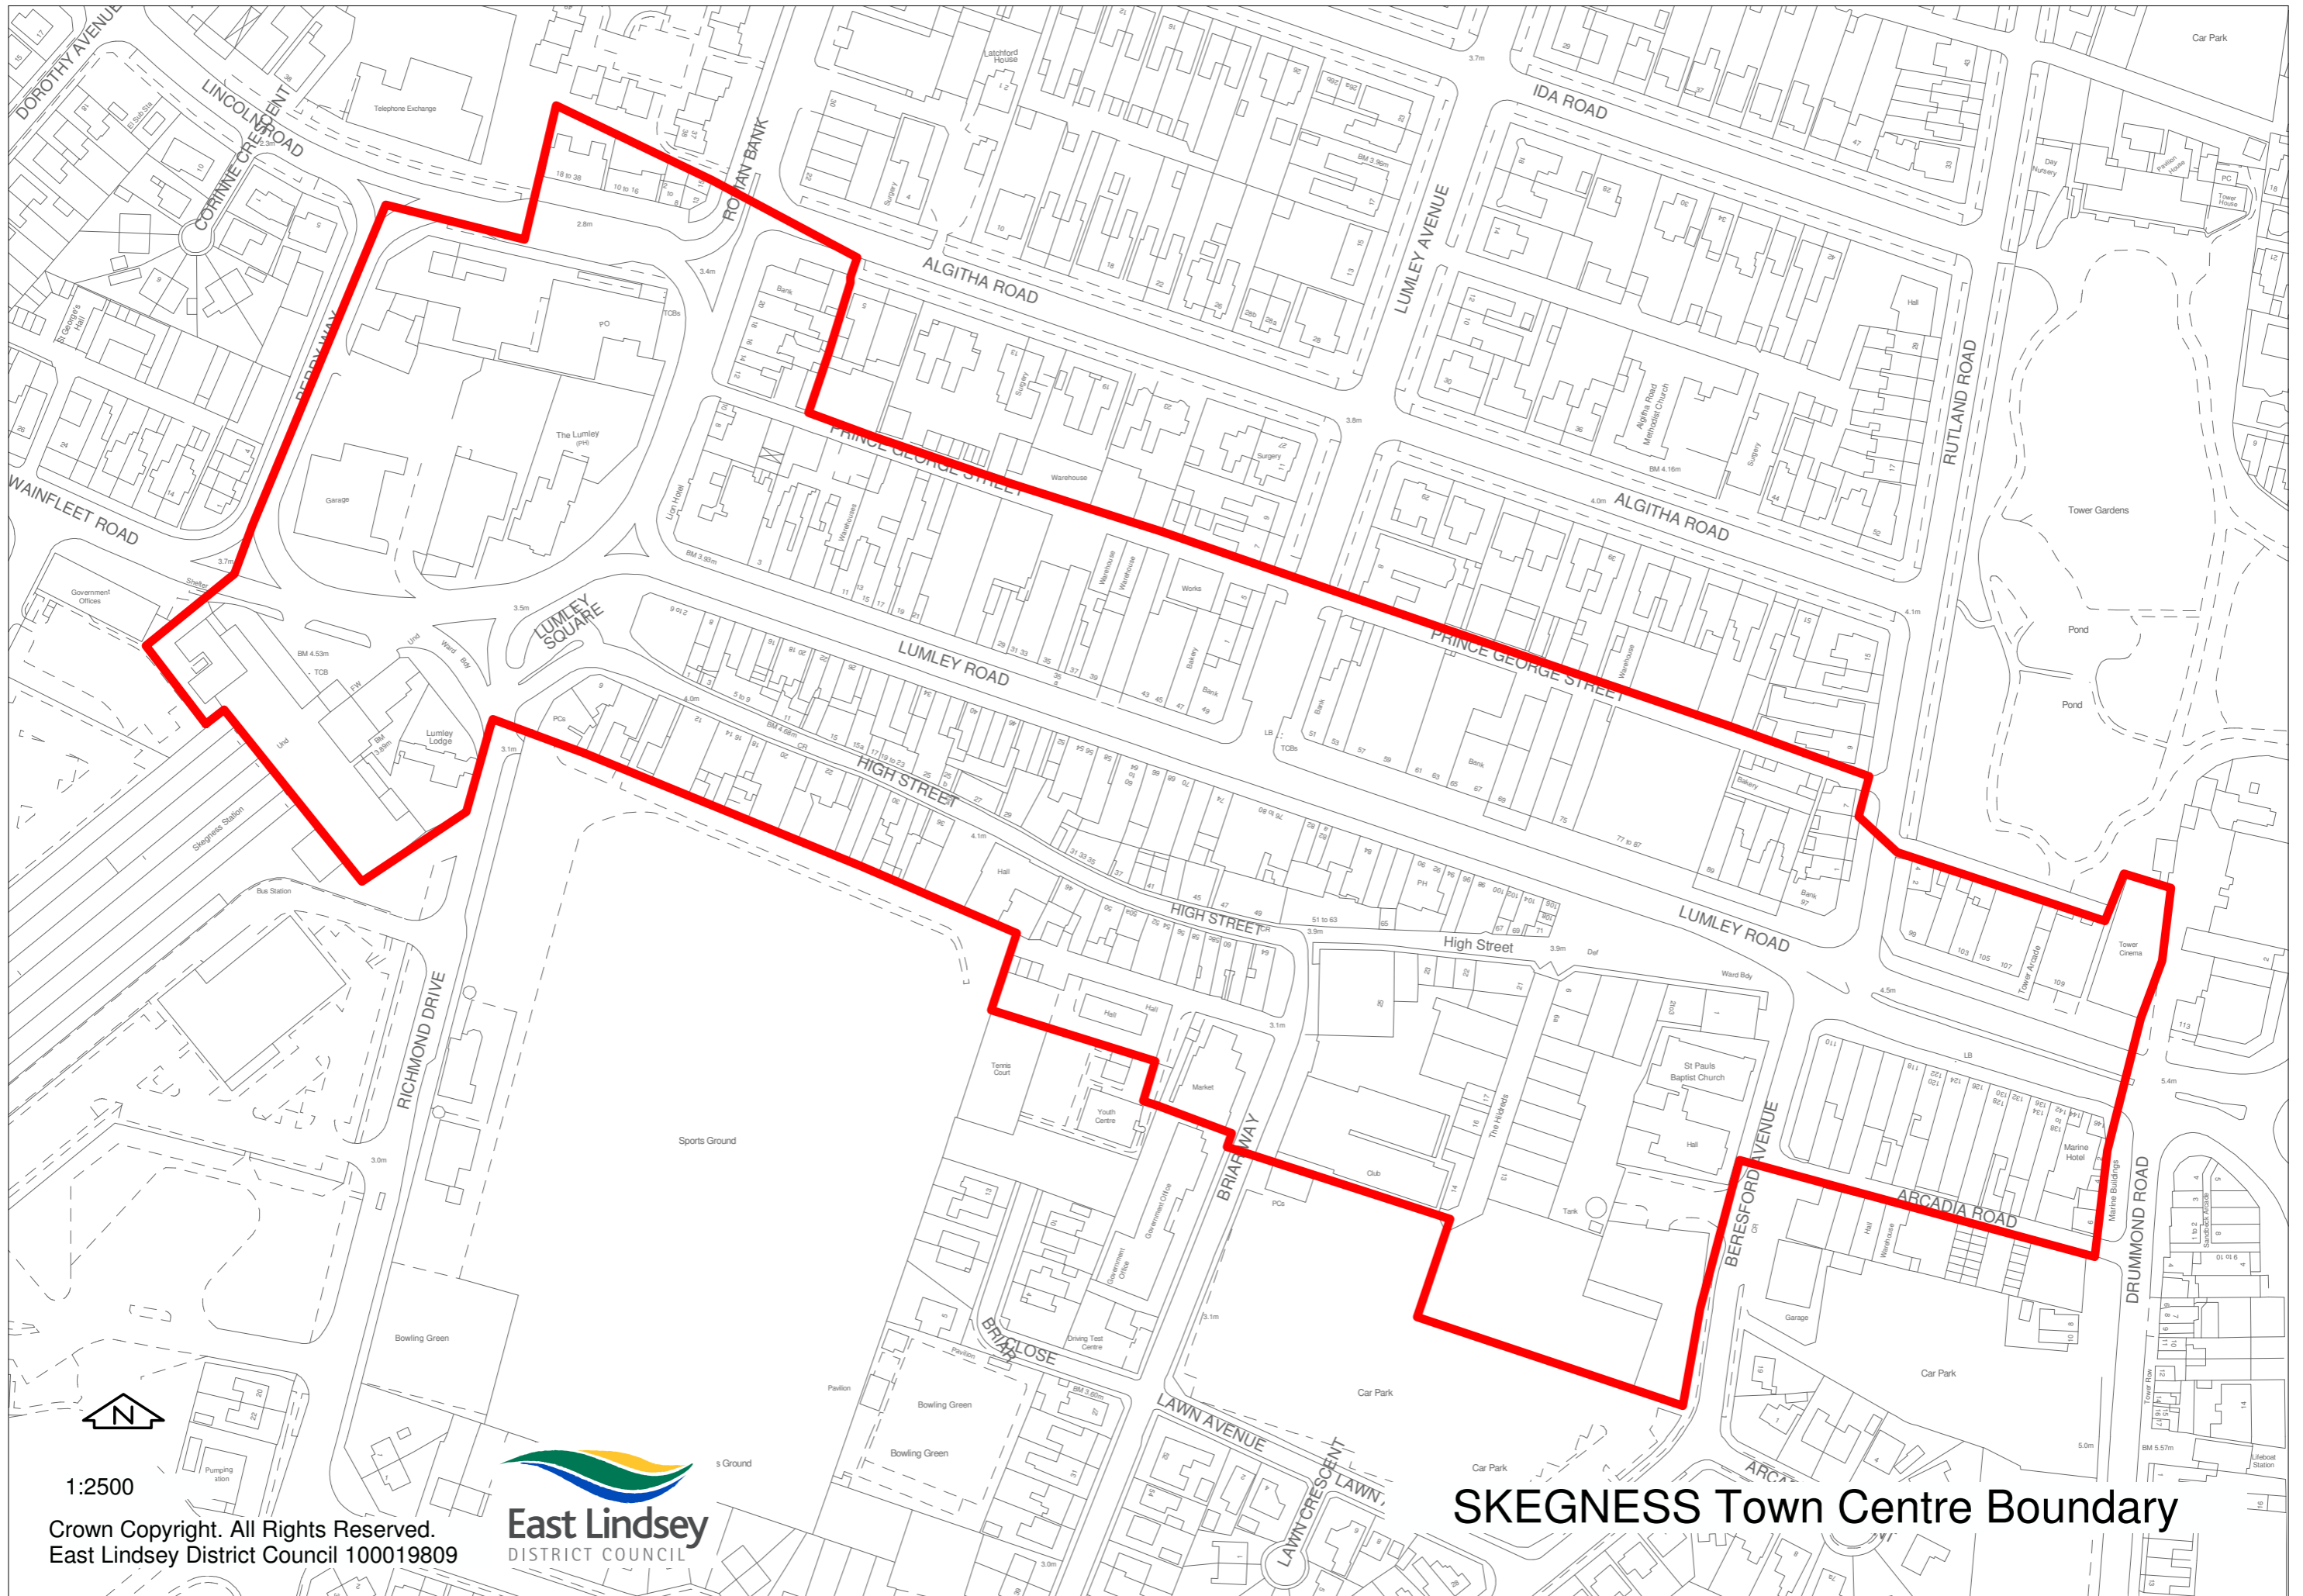

1:2750

Crown Copyright. All Rights Reserved.
East Lindsey District Council 100019809

East Lindsey
DISTRICT COUNCIL

LOUTH Town Centre Boundary

St Michael and
All Angels Church

1:2250
Crown Copyright. All Rights Reserved.
East Lindsey District Council 100019809

MABLETHORPE Town Centre Boundary

SKEGNESS Town Centre Boundary

1:2500
Crown Copyright. All Rights Reserved.
East Lindsey District Council 100019809

SPILSBY Town Centre Boundary

1:2000
 Crown Copyright. All Rights Reserved.
 East Lindsey District Council 100019809

1:2250
Crown Copyright. All Rights Reserved.
East Lindsey District Council 100019809

SUTTON ON SEA Town Centre Boundary