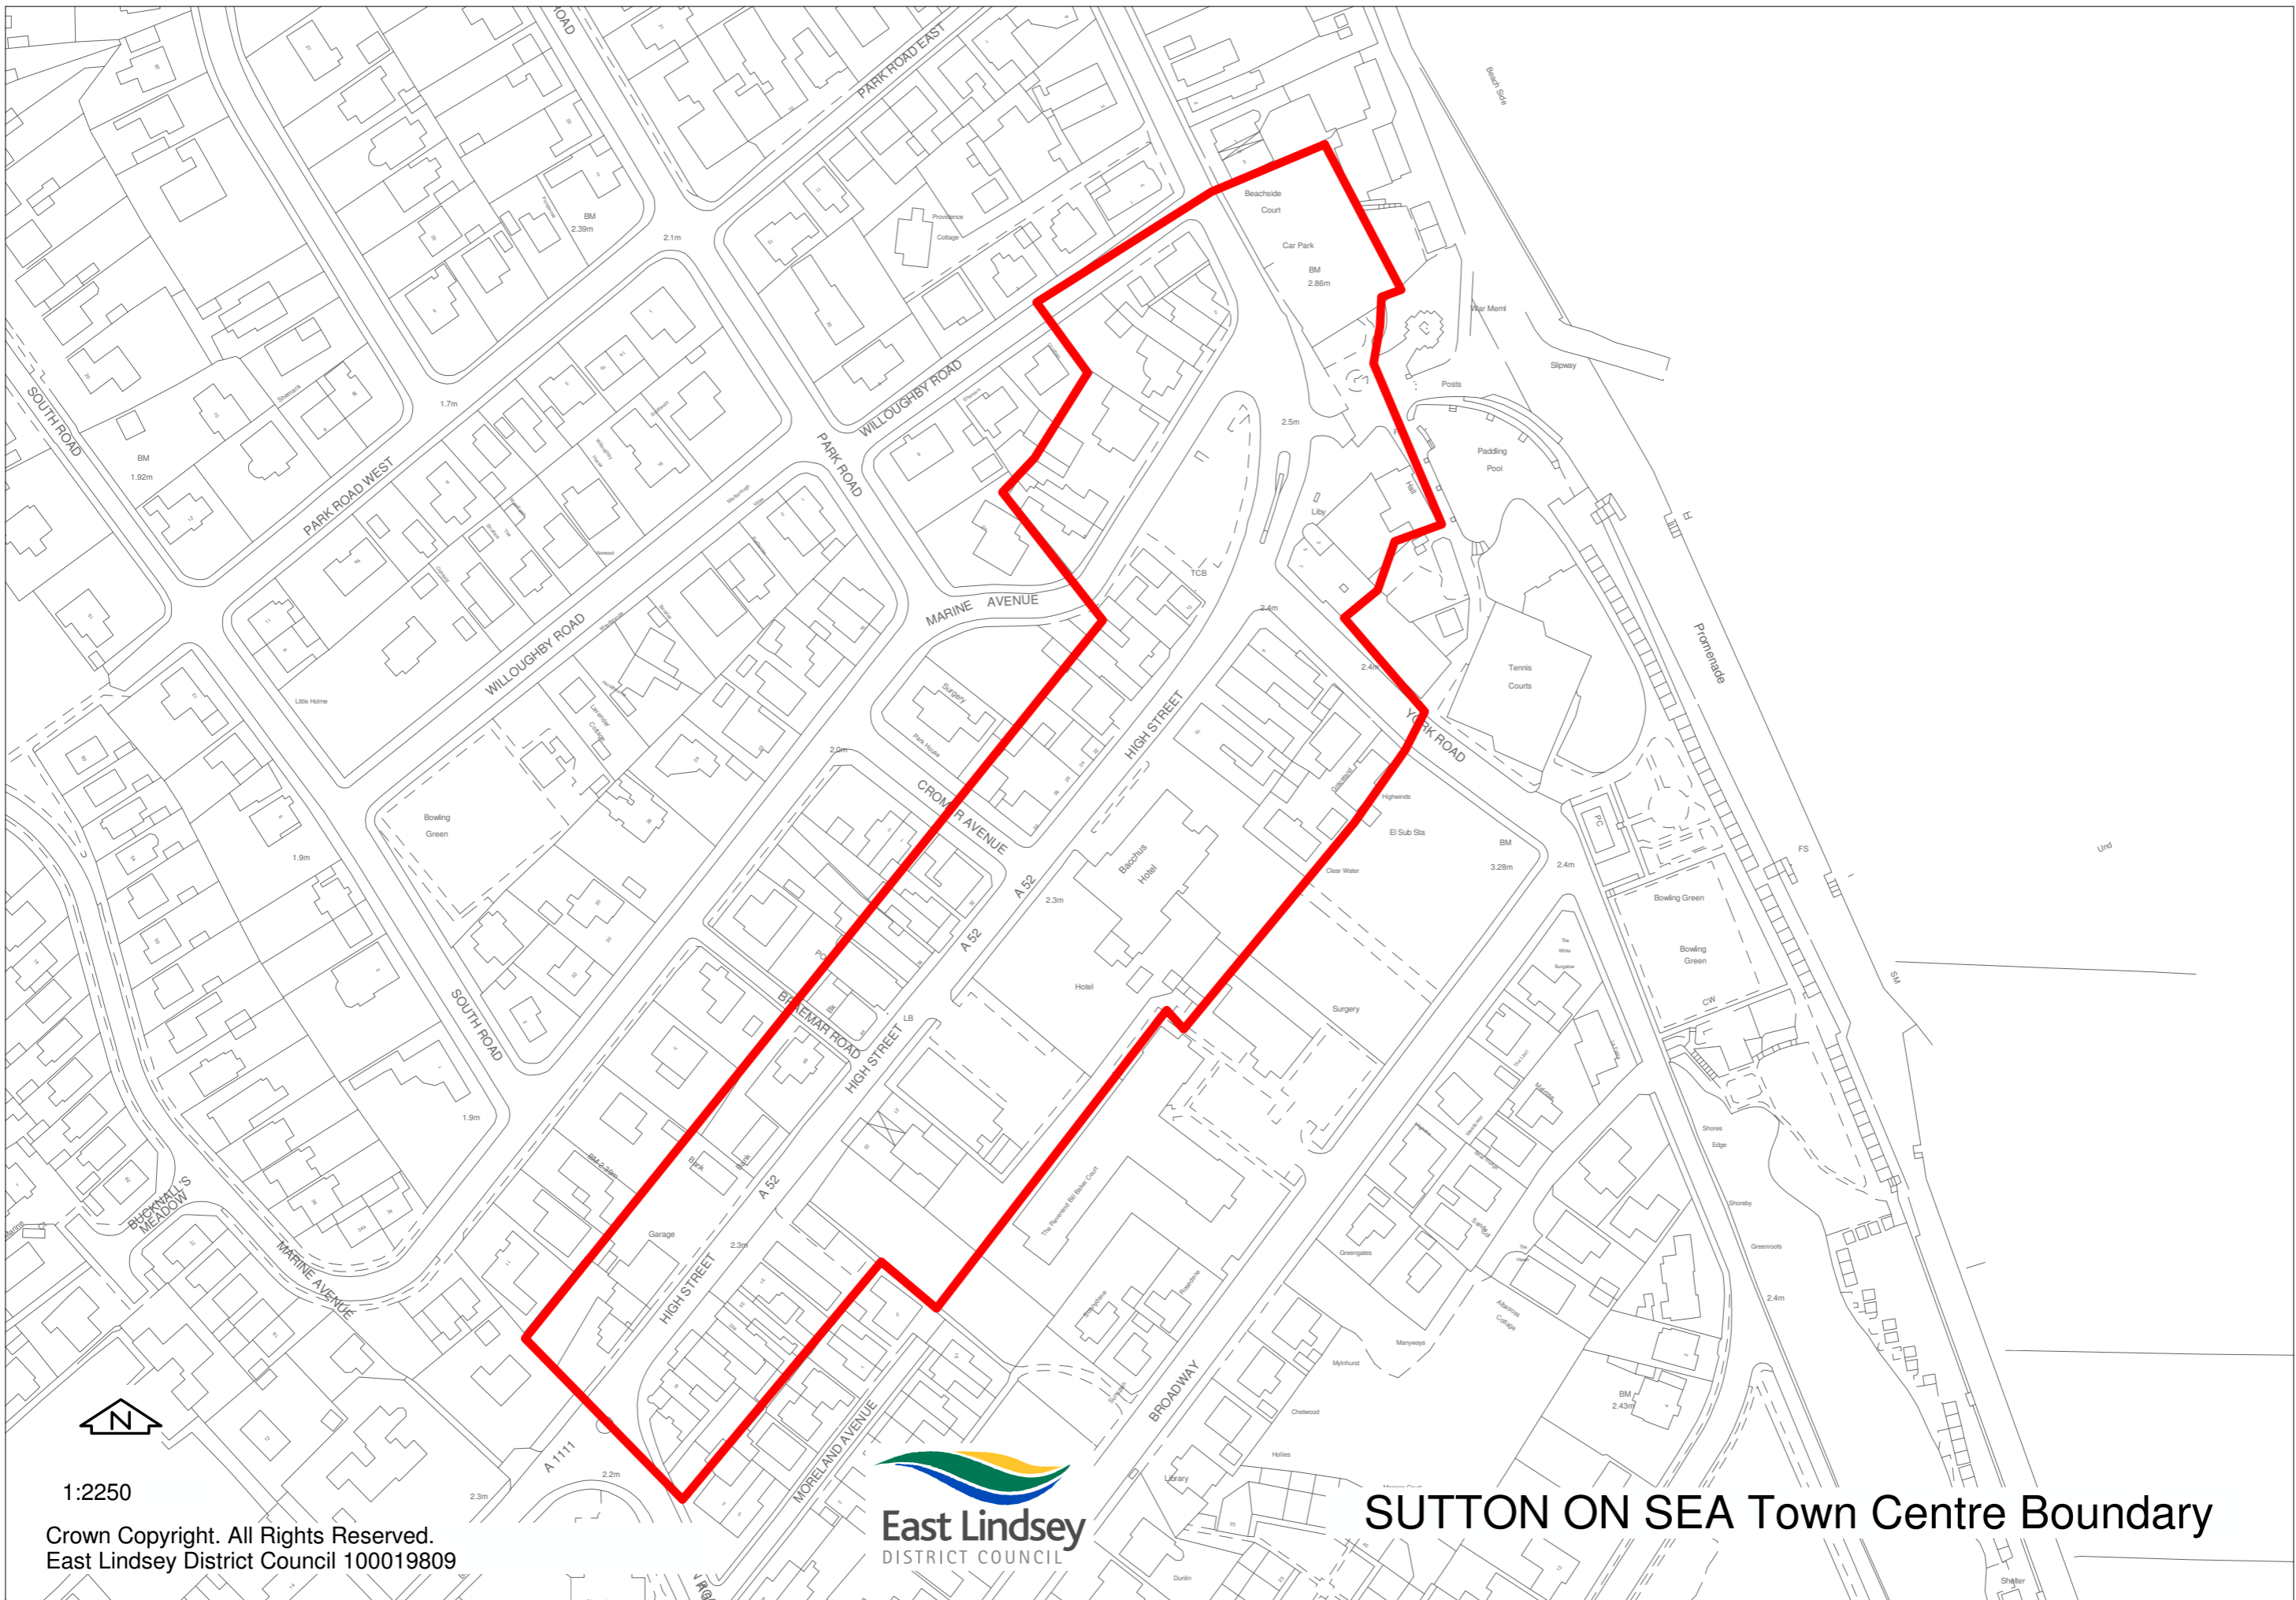

MABLETHORPE Town Centre Boundary

SKEGNESS Town Centre Boundary

1:2500
Crown Copyright. All Rights Reserved.
East Lindsey District Council 100019809

SPILSBY Town Centre Boundary

1:2000
 Crown Copyright. All Rights Reserved.
 East Lindsey District Council 100019809

1:2250
Crown Copyright. All Rights Reserved.
East Lindsey District Council 100019809

SUTTON ON SEA Town Centre Boundary