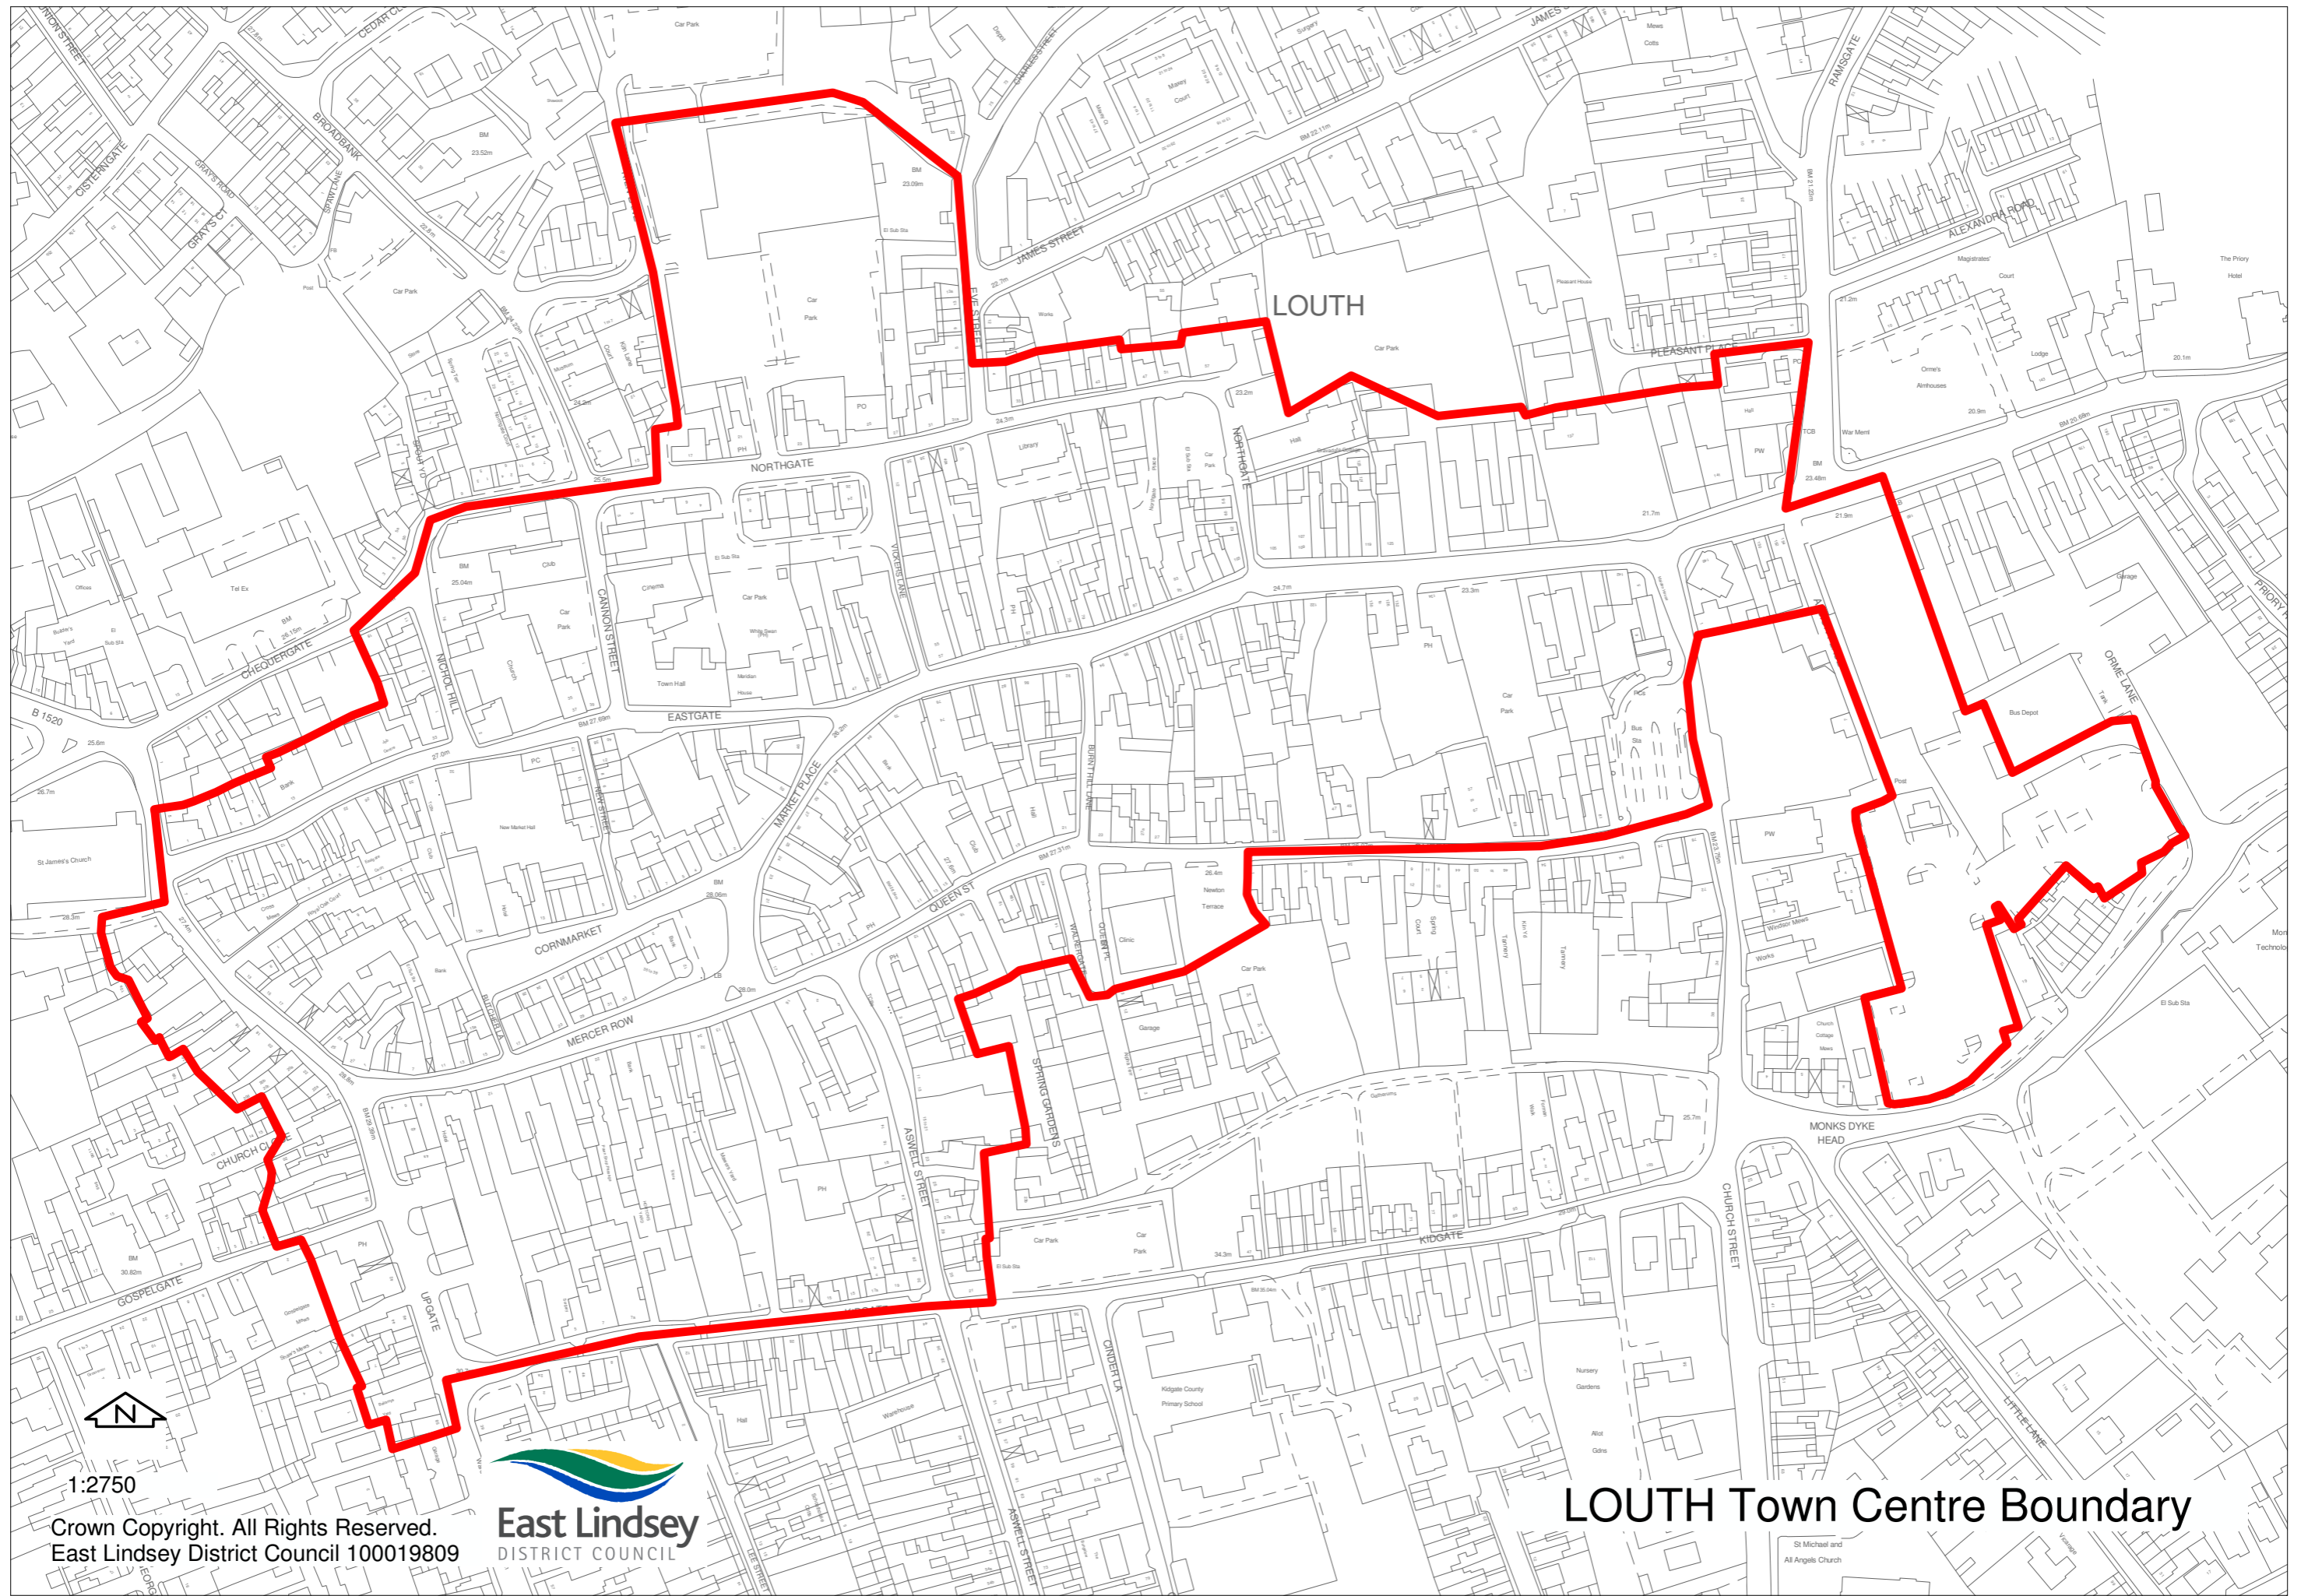

2217

1:2000

Crown Copyright. All Rights Reserved.
East Lindsey District Council 100019809

ALFORD Town Centre Boundary

1:2000

Crown Copyright. All Rights Reserved.
East Lindsey District Council 100019809

CONINGSBY Town Centre Boundary

1:2750

Crown Copyright. All Rights Reserved.
East Lindsey District Council 100019809

East Lindsey
DISTRICT COUNCIL

LOUTH Town Centre Boundary

St Michael and
All Angels Church

1:2250
Crown Copyright. All Rights Reserved.
East Lindsey District Council 100019809

MABLETHORPE Town Centre Boundary

SKEGNESS Town Centre Boundary

1:2500
Crown Copyright. All Rights Reserved.
East Lindsey District Council 100019809

SPILSBY Town Centre Boundary

1:2000
 Crown Copyright. All Rights Reserved.
 East Lindsey District Council 100019809

1:2250
Crown Copyright. All Rights Reserved.
East Lindsey District Council 100019809

SUTTON ON SEA Town Centre Boundary