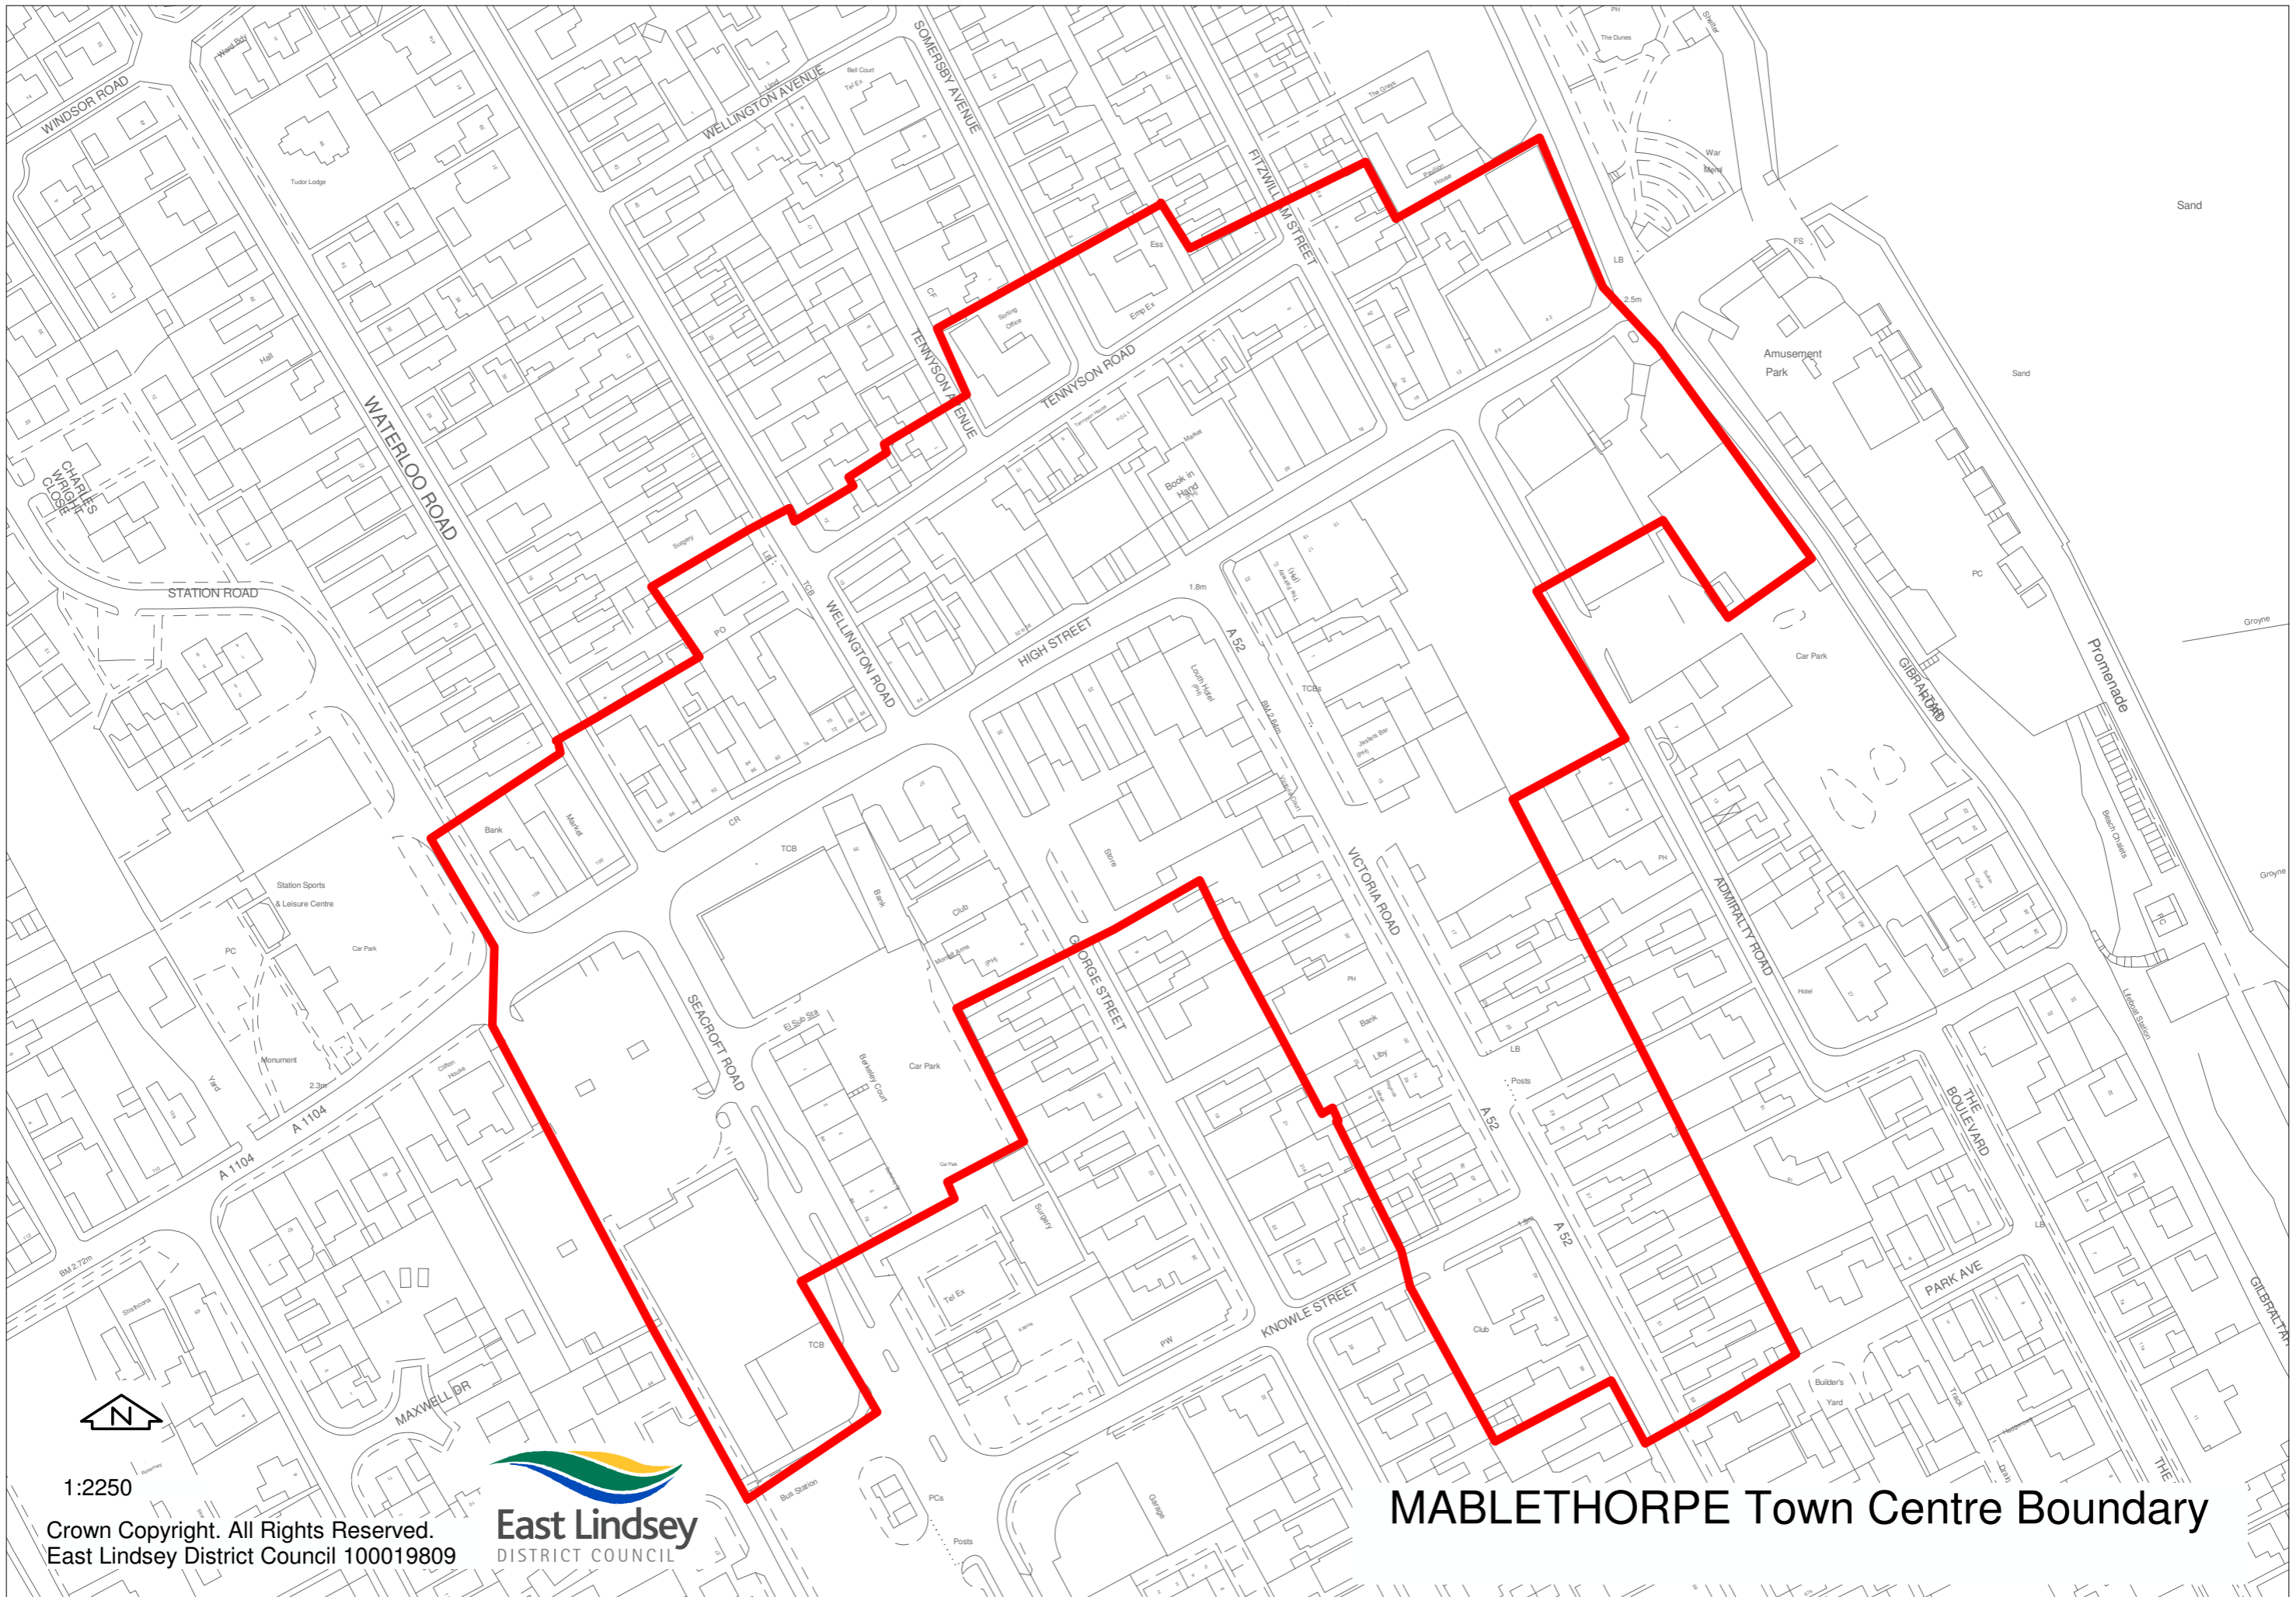

2217

1:2000

Crown Copyright. All Rights Reserved.
East Lindsey District Council 100019809

ALFORD Town Centre Boundary

1:2000

Crown Copyright. All Rights Reserved.
East Lindsey District Council 100019809

CONINGSBY Town Centre Boundary

1:2750

Crown Copyright. All Rights Reserved.
East Lindsey District Council 100019809

East Lindsey
DISTRICT COUNCIL

LOUTH Town Centre Boundary

St Michael and
All Angels Church

1:2250
Crown Copyright. All Rights Reserved.
East Lindsey District Council 100019809

MABLETHORPE Town Centre Boundary

SKEGNESS Town Centre Boundary

1:2500
Crown Copyright. All Rights Reserved.
East Lindsey District Council 100019809

SPILSBY Town Centre Boundary

1:2000
 Crown Copyright. All Rights Reserved.
 East Lindsey District Council 100019809

1:2250
Crown Copyright. All Rights Reserved.
East Lindsey District Council 100019809

SUTTON ON SEA Town Centre Boundary