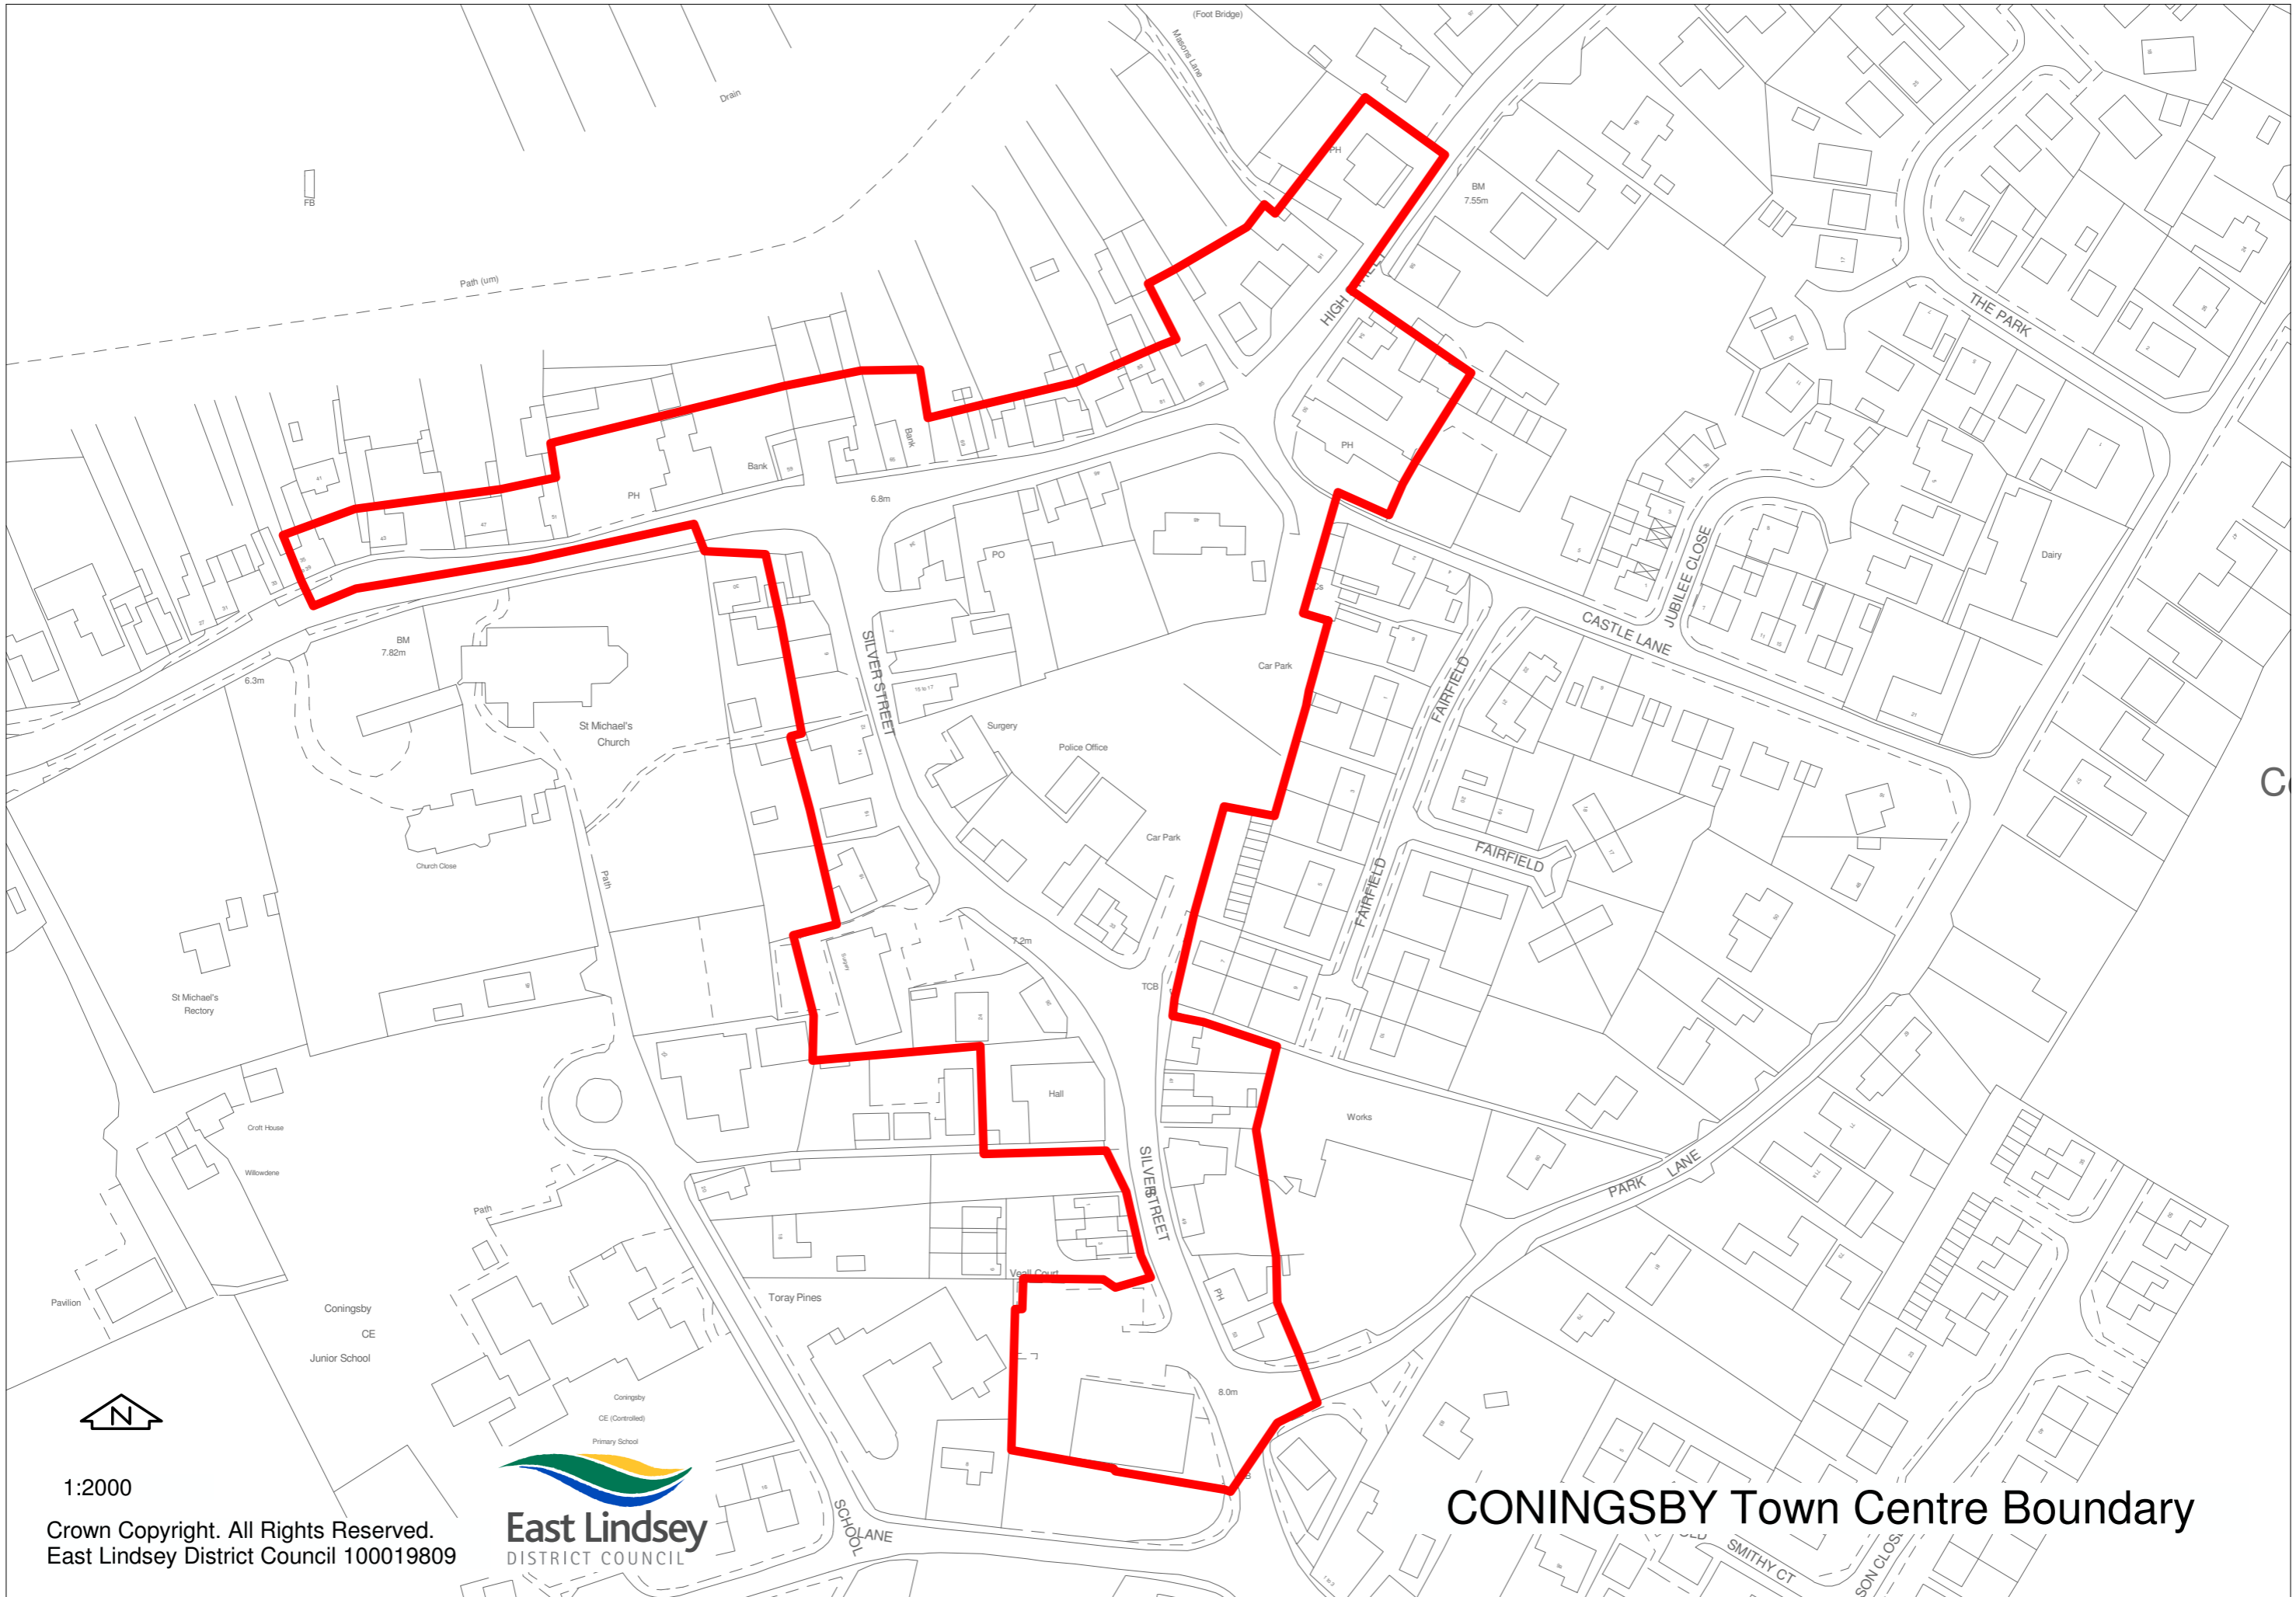

2217

1:2000

Crown Copyright. All Rights Reserved.
East Lindsey District Council 100019809

ALFORD Town Centre Boundary

1:2000

Crown Copyright. All Rights Reserved.
East Lindsey District Council 100019809

CONINGSBY Town Centre Boundary

1:2750

Crown Copyright. All Rights Reserved.
East Lindsey District Council 100019809

East Lindsey
DISTRICT COUNCIL

LOUTH Town Centre Boundary

St Michael and
All Angels Church

1:2250
Crown Copyright. All Rights Reserved.
East Lindsey District Council 100019809

MABLETHORPE Town Centre Boundary

SKEGNESS Town Centre Boundary

1:2500
Crown Copyright. All Rights Reserved.
East Lindsey District Council 100019809

SPILSBY Town Centre Boundary

1:2000
 Crown Copyright. All Rights Reserved.
 East Lindsey District Council 100019809

1:2250
Crown Copyright. All Rights Reserved.
East Lindsey District Council 100019809

SUTTON ON SEA Town Centre Boundary