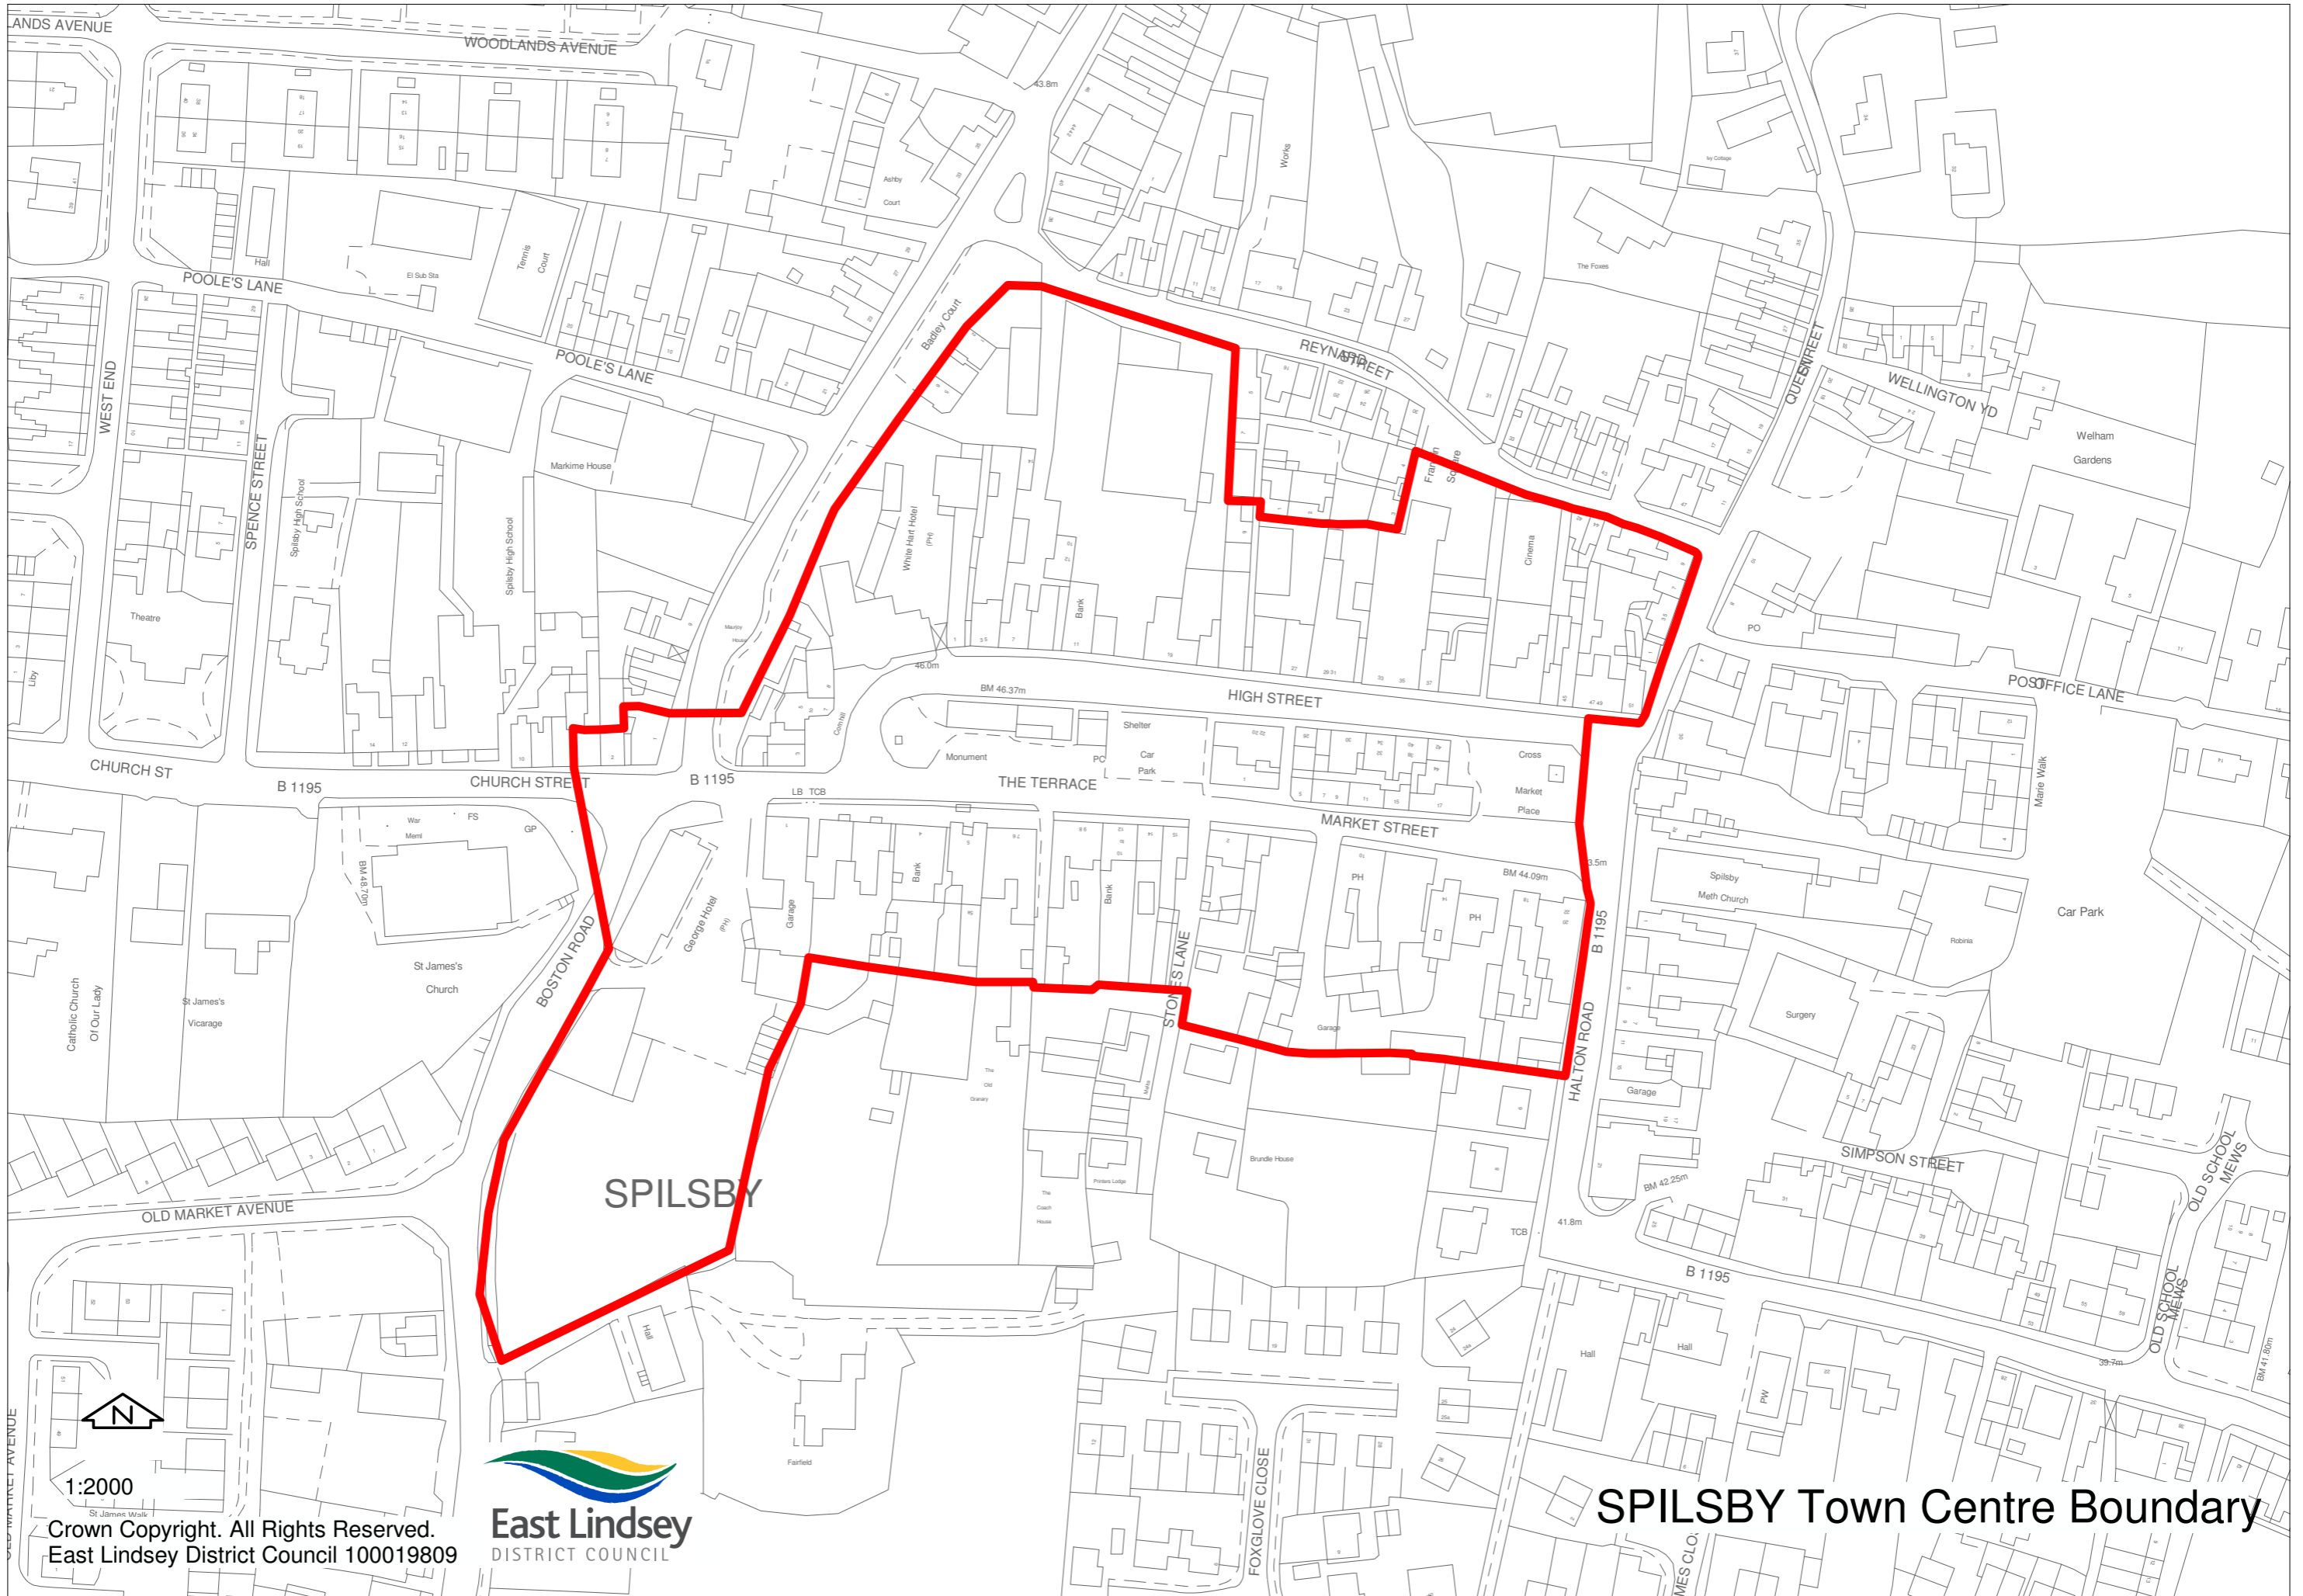

1:2750

Crown Copyright. All Rights Reserved.
East Lindsey District Council 100019809

East Lindsey
DISTRICT COUNCIL

LOUTH Town Centre Boundary

St Michael and
All Angels Church

1:2250
Crown Copyright. All Rights Reserved.
East Lindsey District Council 100019809

MABLETHORPE Town Centre Boundary

SKEGNESS Town Centre Boundary

1:2500
Crown Copyright. All Rights Reserved.
East Lindsey District Council 100019809

SPILSBY Town Centre Boundary

1:2000
 Crown Copyright. All Rights Reserved.
 East Lindsey District Council 100019809

1:2250
Crown Copyright. All Rights Reserved.
East Lindsey District Council 100019809

SUTTON ON SEA Town Centre Boundary